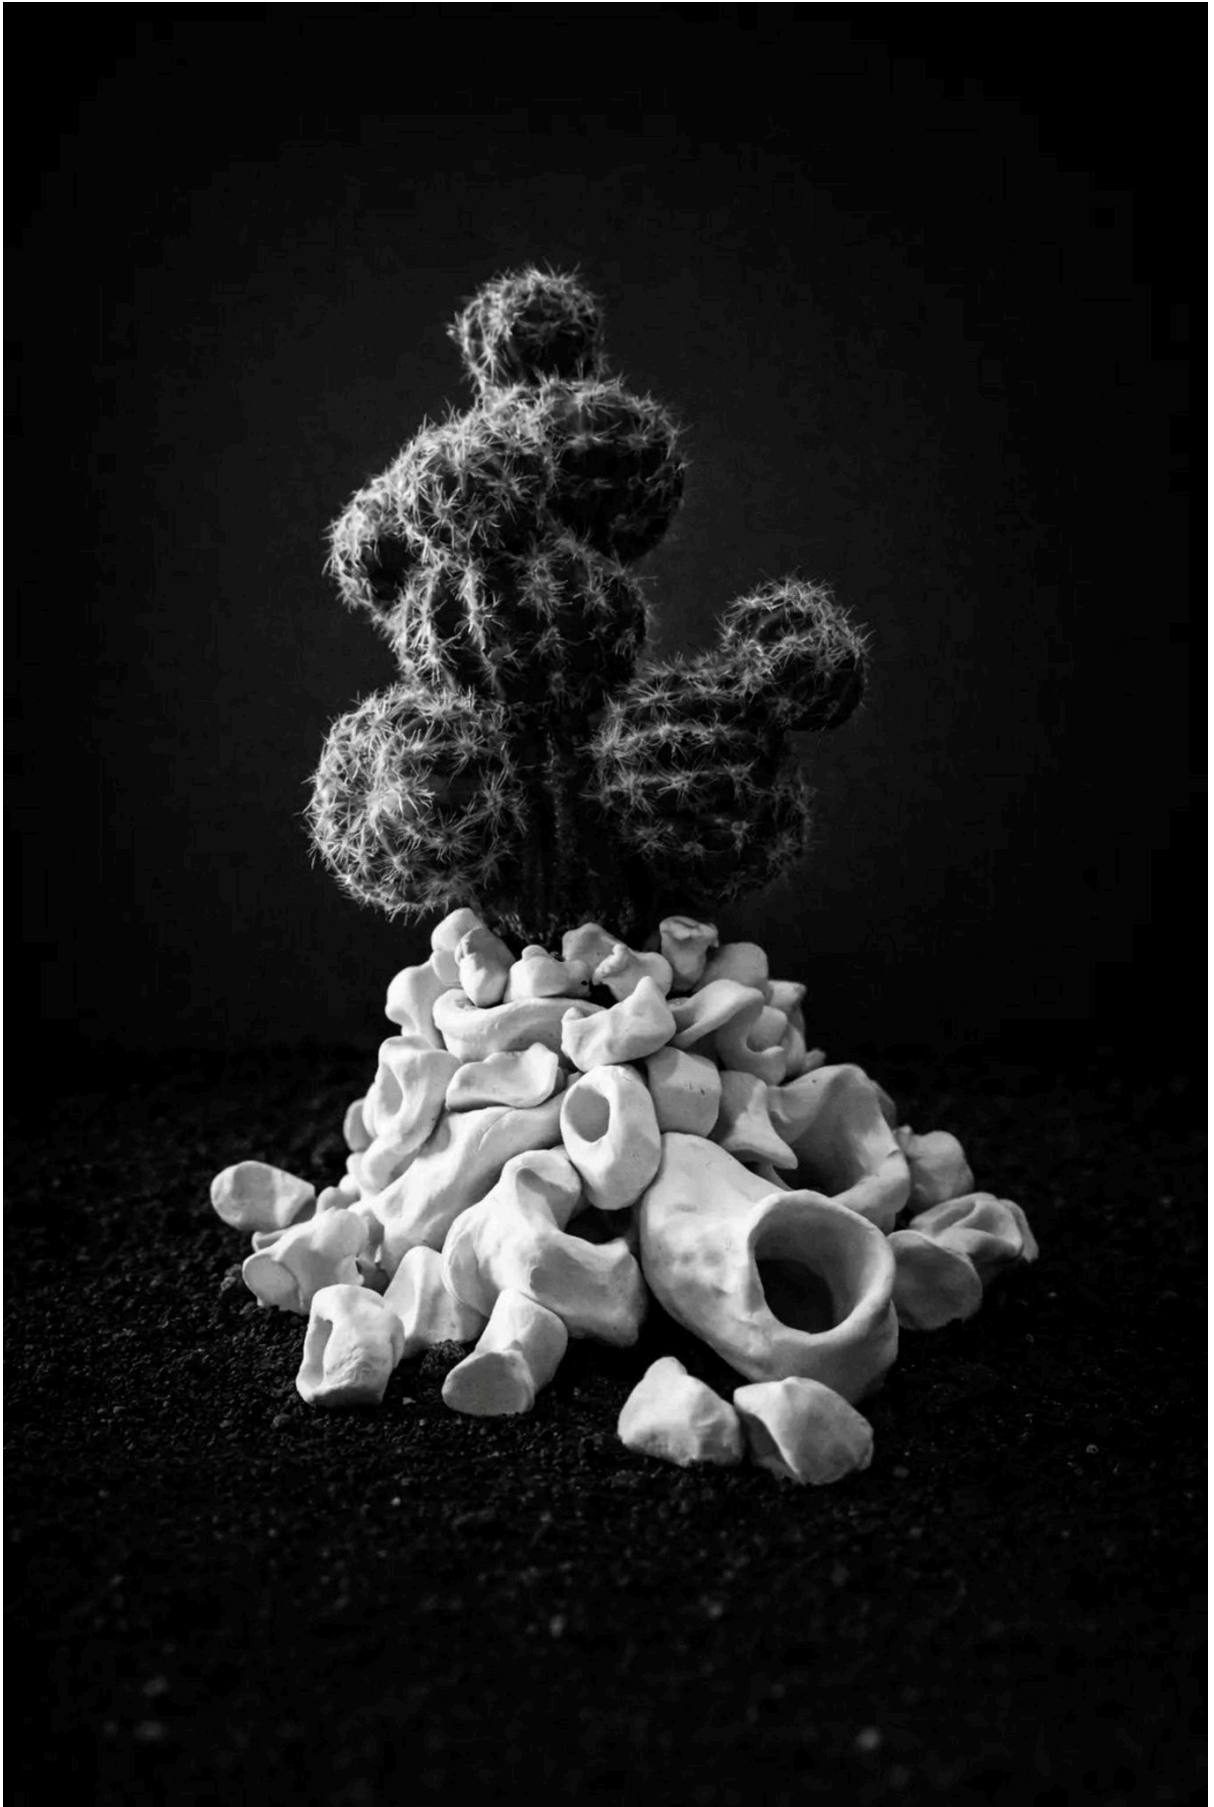

**Athanasia Iris**  
**Selected Works**

*Athanasia Iris*, portrait photo, 2026.

*Pulse*, sculpture, ceramics, variable dimensions, 2017 – present

*Pulse en cactus, 2026.*

*Pulse - Emerge*, conceptual photography, 2025.

*Pulse, detail of decay, 2025.*

*The Coffin Project* ( impression), 2025/2026.  
Conceptual visualization of the installation.

*The Coffin Project* ( impression), 2025/2026.  
Conceptual visualization of the installation.

*The Coffin Project* (impression), 2025/2026.

Conceptual visualization of the installation as a large-scale arrangement within an expansive dune landscape.

High-resolution images are available on request.